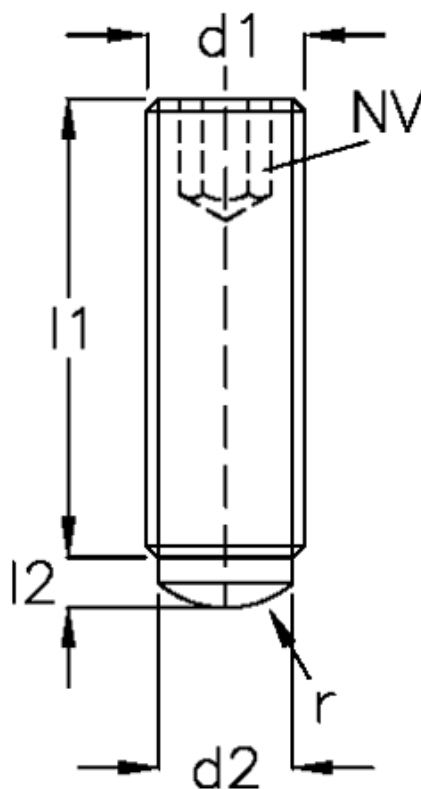

Article number: 20031636

Description: E+G Grub screw
GN 913.2-M8-12-A

Measures

$d1 = M8$

$d2 = 6$

$l1 = 12$

$l2 = 2.5$

$l3 = 1.0$

$NV = 4.0$

$r = 5.0$